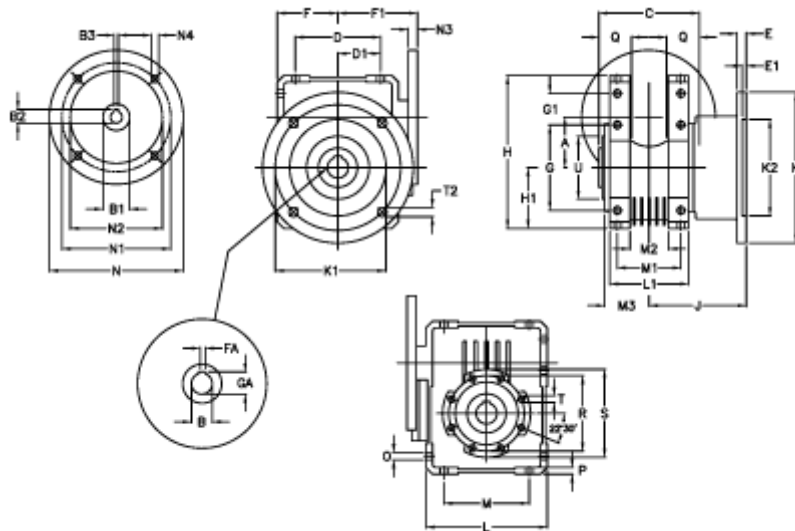

Article number: 392206303043636

Description: Worm Gear with Torque Limiter  
W63 L2-UF-30-P90B14

## Measures

A = 62.17	E = 11	H = 182.5	M = 102	N4 = 8,5	U = 75
B = 25	E1 = 5	H1 = 72.5	M1 = 76	O = 9.0	
B1 E7 = 24	F = 73	J = 116.0	M2 = 46	P = 8	
B2 = 27.3	F1 = 102	K = 180	M3 = 53	Q = 35	
B3 H9 = 8	FA = 8	K1 = 150	N = 140	R = 90	
C = 120	G = 102	K2 = 115	N1 = 115	S = 105	
D = 102.0	G1 = 37.5	L = 145	N2 = 95	T = M8x14	
D1 = 51.0	GA = 28.3	L1 = 94	N3 = 11.0	T2 = 11.0	